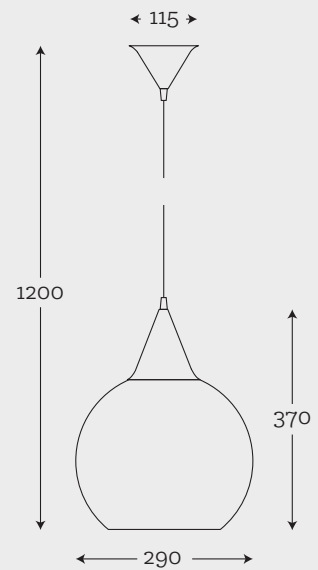

REUNION

Transparent
30-1003001

Material: hand-blown glass, brass
Maximum bulb wattage: 60W, 1 × E27

types of metal finish