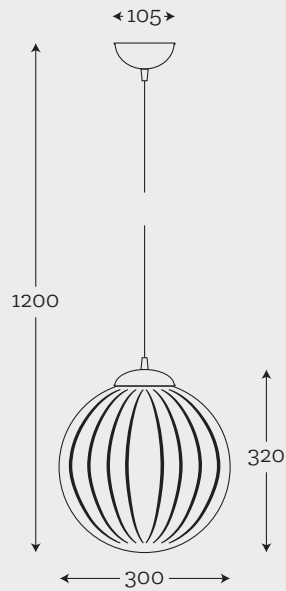

Details do matter.

HANGING LAMPS

SUMBA

Transparent
21-1001001

Material: hand-blown glass, stainless steel
Maximum bulb wattage: 60W, 1 × E27

types of metal finish

SAMMAR

Transparent optic
22-122001

Material: hand-blown glass, old brass
Maximum bulb wattage: 60W, 1 × E27

types of metal finish

ARRAN

Optic Baltic Green
23-1404001

Material: hand-blown glass, copper
Maximum bulb wattage: 40W, 1 × E27

types of metal finish

ARRAN

Optic Gray
23-1414001

Material: hand-blown glass, copper
Maximum bulb wattage: 40W, 1 × E27

types of metal finish

KING

Amber
24-1423001

Material: hand-blown glass, brass
Maximum bulb wattage: 60W, 1 × E27