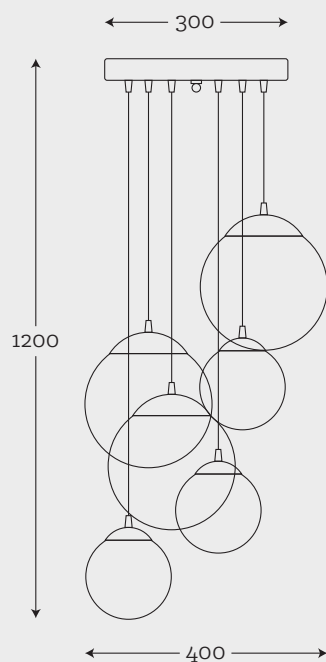

Material: hand-blown glass, old brass
Maximum bulb wattage: 60W, 1 × E27

types of metal finish

ARRAN

Optic Baltic Green
23-1404001

Material: hand-blown glass, copper
Maximum bulb wattage: 40W, 1 × E27

types of metal finish

ARRAN

Optic Gray
23-1414001

Material: hand-blown glass, copper
Maximum bulb wattage: 40W, 1 × E27

types of metal finish

KING

Amber
24-1423001

Material: hand-blown glass, brass
Maximum bulb wattage: 60W, 1 × E27

types of metal finish

MUNA

Set of 5 transparent
26-5001001

Material: hand-blown glass, stainless steel
Maximum bulb wattage: 40W, 5 × E27

types of metal finish

BACAN

set of 2x olive, 2 x blue, 2 x gray
27-6991001

Material: hand-blown glass, brass

Maximum bulb wattage: 40W – 3 × E27, 25W – 3 × E14

types of metal finish

BACAN

set of 2x olive, 2 x blue, 2 x gray
27-6991001

Material: hand-blown glass, brass

Maximum bulb wattage: 40W – 3 × E27, 25W – 3 × E14