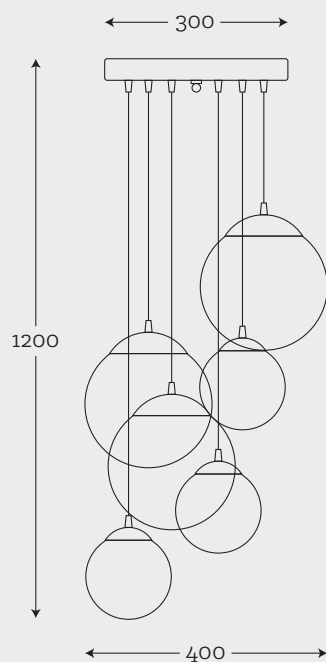

Material: hand-blown glass, old brass
Maximum bulb wattage: 60W, 1 × E27

types of metal finish

ARRAN

Optic Baltic Green
23-1404001

Material: hand-blown glass, copper
Maximum bulb wattage: 40W, 1 × E27

types of metal finish

ARRAN

Optic Gray
23-1414001

Material: hand-blown glass, copper
Maximum bulb wattage: 40W, 1 × E27

types of metal finish

KING

Amber
24-1423001

Material: hand-blown glass, brass
Maximum bulb wattage: 60W, 1 × E27

Material: hand-blown glass, brass

Maximum bulb wattage: 40W – 3 × E27, 25W – 3 × E14

types of metal finish

BACAN

set of 2x olive, 2 x blue, 2 x gray
27-6991001

Material: hand-blown glass, brass

Maximum bulb wattage: 40W – 3 × E27, 25W – 3 × E14

types of metal finish

FOGO

Transparent
28-1003001

Material: hand-blown glass, brass
Maximum bulb wattage: 60W, 1 × E27

types of metal finish

LAUT

Gray
29-1101001

Material: hand-blown glass, stainless steel
Maximum bulb wattage: 60W, 1 × E27