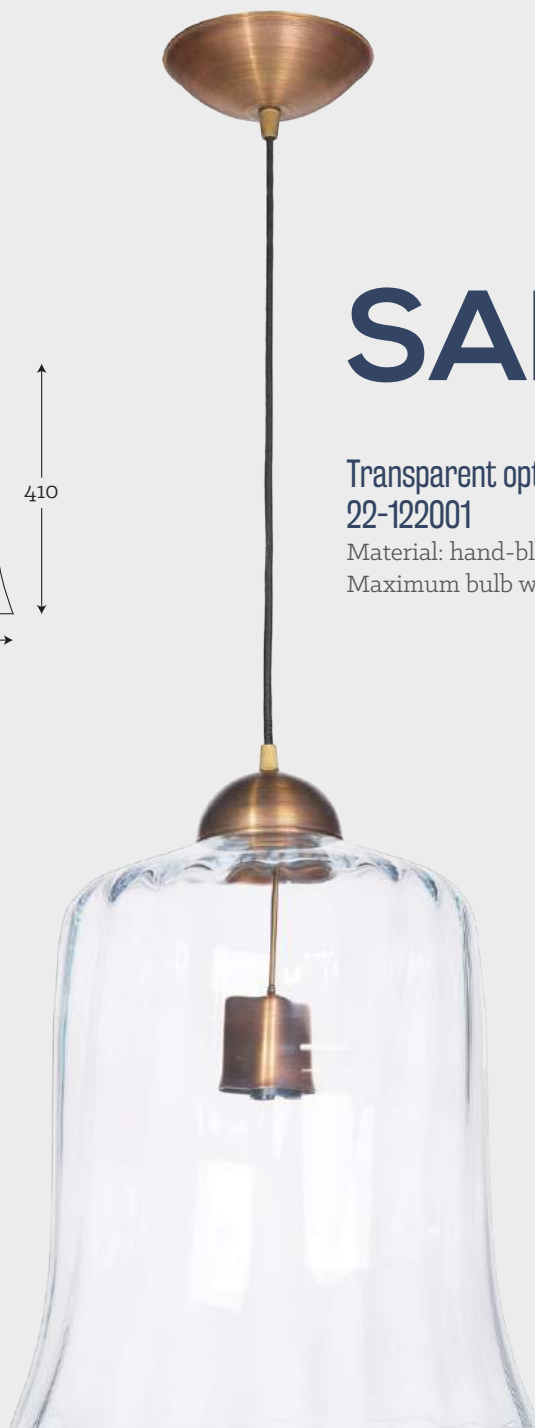

Details do matter.

HANGING LAMPS

SUMBA

Transparent
21-1001001

Material: hand-blown glass, stainless steel
Maximum bulb wattage: 60W, 1 × E27

types of metal finish

SAMMAR

Transparent optic
22-122001

Material: hand-blown glass, old brass
Maximum bulb wattage: 60W, 1 × E27

types of metal finish

ARRAN

Optic Baltic Green
23-1404001

Material: hand-blown glass, copper
Maximum bulb wattage: 40W, 1 × E27

types of metal finish

ARRAN

Optic Gray
23-1414001

Material: hand-blown glass, copper
Maximum bulb wattage: 40W, 1 × E27

types of metal finish

KING

Amber
24-1423001

Material: hand-blown glass, brass
Maximum bulb wattage: 60W, 1 × E27

types of metal finish

PICO

Transparent
25-1003001

Material: hand-blown glass, brass
Maximum bulb wattage: 40W, 1 × E27

types of metal finish

REUNION

Transparent
30-1003001

Material: hand-blown glass, brass
Maximum bulb wattage: 60W, 1 × E27