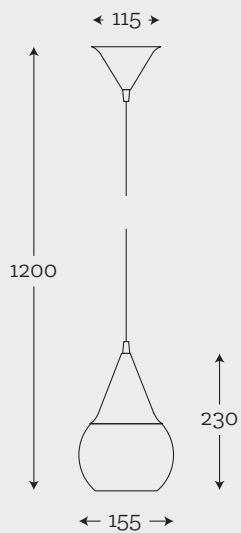

PICO

Transparent
25-1003001

Material: hand-blown glass, brass
Maximum bulb wattage: 40W, 1 × E27

types of metal finish