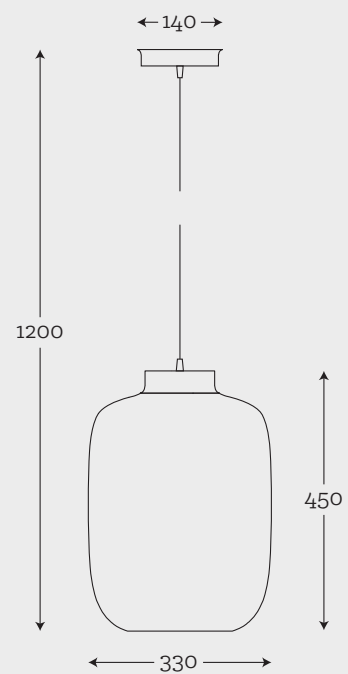

LAUT

Olive
29-1431001

Material: hand-blown glass, stainless steel
Maximum bulb wattage: 60W, 1 × E27

types of metal finish