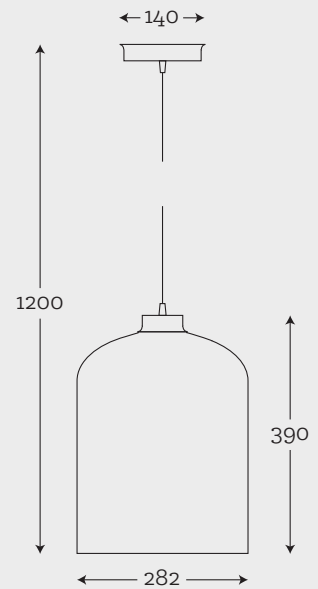

Details do matter.

HANGING LAMPS

SUMBA

Transparent
21-1001001

Material: hand-blown glass, stainless steel
Maximum bulb wattage: 60W, 1 × E27

types of metal finish

SAMMAR

Transparent optic
22-122001

Material: hand-blown glass, old brass
Maximum bulb wattage: 60W, 1 × E27

types of metal finish

ARRAN

Optic Baltic Green
23-1404001

Material: hand-blown glass, copper
Maximum bulb wattage: 40W, 1 × E27

types of metal finish

ARRAN

Optic Gray
23-1414001

Material: hand-blown glass, copper
Maximum bulb wattage: 40W, 1 × E27

types of metal finish

KING

Amber
24-1423001

Material: hand-blown glass, brass
Maximum bulb wattage: 60W, 1 × E27