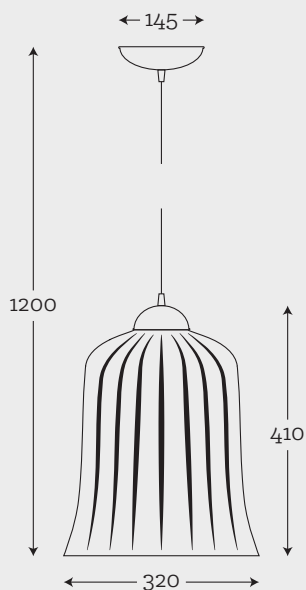

Details do matter.

HANGING LAMPS

SUMBA

Transparent
21-1001001

Material: hand-blown glass, stainless steel
Maximum bulb wattage: 60W, 1 × E27

types of metal finish

SAMMAR

Transparent optic
22-122001

Material: hand-blown glass, old brass
Maximum bulb wattage: 60W, 1 × E27

types of metal finish

ARRAN

Optic Baltic Green
23-1404001

Material: hand-blown glass, copper
Maximum bulb wattage: 40W, 1 × E27

types of metal finish

ARRAN

Optic Gray
23-1414001

Material: hand-blown glass, copper
Maximum bulb wattage: 40W, 1 × E27

types of metal finish

KING

Amber
24-1423001

Material: hand-blown glass, brass
Maximum bulb wattage: 60W, 1 × E27