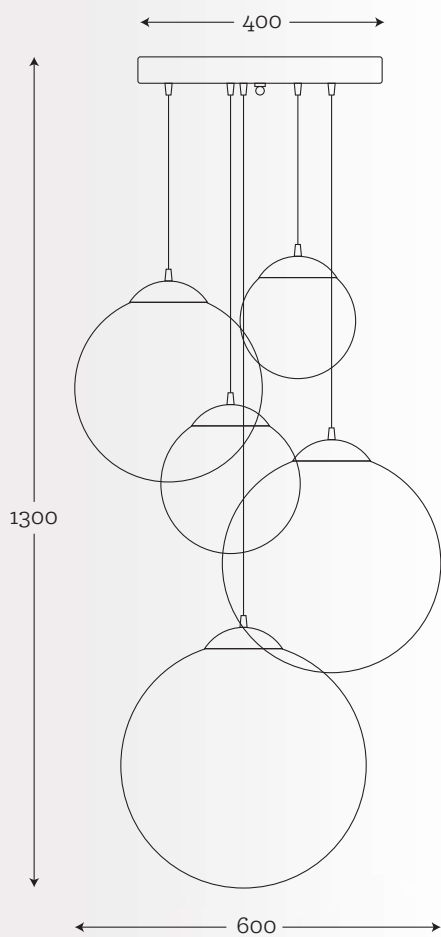

MUNA

Set of 5 transparent
26-5001001

Material: hand-blown glass, stainless steel
Maximum bulb wattage: 40W, 5 × E27

types of metal finish