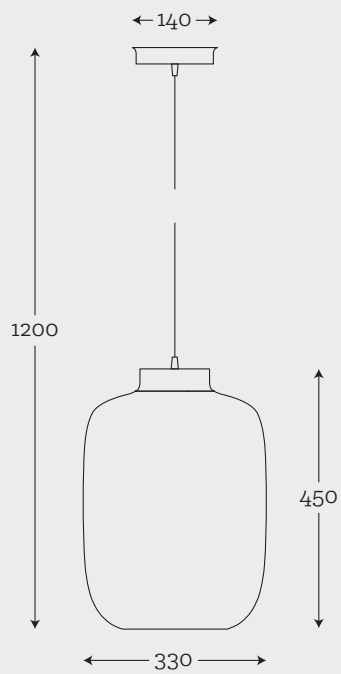

Material: hand-blown glass, old brass
Maximum bulb wattage: 60W, 1 × E27

types of metal finish

ARRAN

Optic Baltic Green
23-1404001

Material: hand-blown glass, copper
Maximum bulb wattage: 40W, 1 × E27

types of metal finish

ARRAN

Optic Gray
23-1414001

Material: hand-blown glass, copper
Maximum bulb wattage: 40W, 1 × E27

types of metal finish

KING

Amber
24-1423001

Material: hand-blown glass, brass
Maximum bulb wattage: 60W, 1 × E27

Material: hand-blown glass, brass

Maximum bulb wattage: 40W – 3 × E27, 25W – 3 × E14

types of metal finish

BACAN

set of 2x olive, 2 x blue, 2 x gray
27-6991001

Material: hand-blown glass, brass

Maximum bulb wattage: 40W – 3 × E27, 25W – 3 × E14

types of metal finish

FOGO

Transparent
28-1003001

Material: hand-blown glass, brass
Maximum bulb wattage: 60W, 1 × E27

types of metal finish

LAUT

Gray
29-1101001

Material: hand-blown glass, stainless steel
Maximum bulb wattage: 60W, 1 × E27