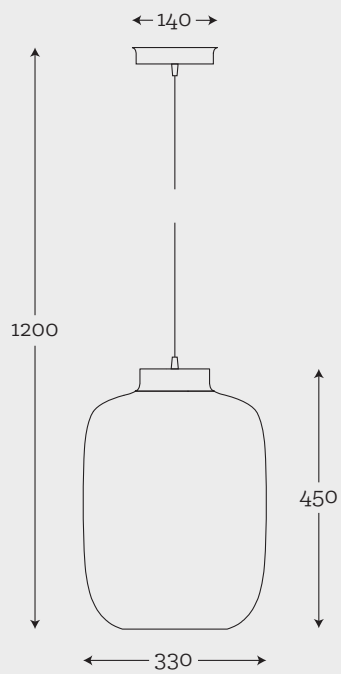

Material: hand-blown glass, old brass
Maximum bulb wattage: 60W, 1 × E27

types of metal finish

ARRAN

Optic Baltic Green
23-1404001

Material: hand-blown glass, copper
Maximum bulb wattage: 40W, 1 × E27

types of metal finish

ARRAN

Optic Gray
23-1414001

Material: hand-blown glass, copper
Maximum bulb wattage: 40W, 1 × E27

types of metal finish

KING

Amber
24-1423001

Material: hand-blown glass, brass
Maximum bulb wattage: 60W, 1 × E27

Material: hand-blown glass, brass

Maximum bulb wattage: 40W – 3 × E27, 25W – 3 × E14

types of metal finish

BACAN

set of 2x olive, 2 x blue, 2 x gray
27-6991001

Material: hand-blown glass, brass

Maximum bulb wattage: 40W – 3 × E27, 25W – 3 × E14

types of metal finish

LAUT

Olive
29-1431001

Material: hand-blown glass, stainless steel
Maximum bulb wattage: 60W, 1 × E27

types of metal finish

LAUT

Amber
29-1421001

Material: hand-blown glass, stainless steel
Maximum bulb wattage: 60W, 1 × E27