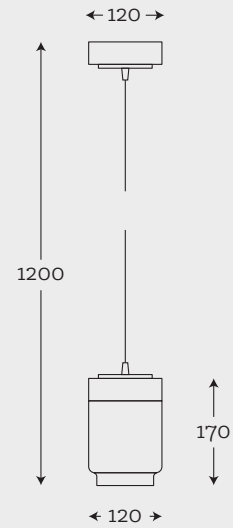

FOGO

Transparent
28-1003001

Material: hand-blown glass, brass
Maximum bulb wattage: 60W, 1 × E27

types of metal finish