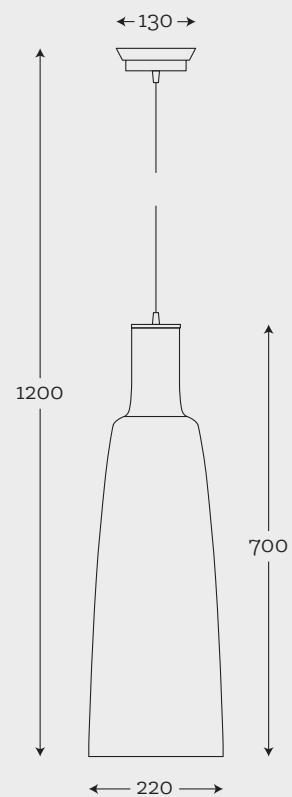

Material: hand-blown glass, old brass
Maximum bulb wattage: 60W, 1 × E27

types of metal finish

ARRAN

Optic Baltic Green
23-1404001

Material: hand-blown glass, copper
Maximum bulb wattage: 40W, 1 × E27

types of metal finish

ARRAN

Optic Gray
23-1414001

Material: hand-blown glass, copper
Maximum bulb wattage: 40W, 1 × E27

types of metal finish

KING

Amber
24-1423001

Material: hand-blown glass, brass
Maximum bulb wattage: 60W, 1 × E27

types of metal finish

PICO

Transparent
25-1003001

Material: hand-blown glass, brass
Maximum bulb wattage: 40W, 1 × E27

types of metal finish

REUNION

Transparent
30-1003001

Material: hand-blown glass, brass
Maximum bulb wattage: 60W, 1 × E27

Material: hand-blown glass, brass

Maximum bulb wattage: 40W – 3 × E27, 25W – 3 × E14

types of metal finish

BACAN

set of 2x olive, 2 x blue, 2 x gray
27-6991001

Material: hand-blown glass, brass

Maximum bulb wattage: 40W – 3 × E27, 25W – 3 × E14