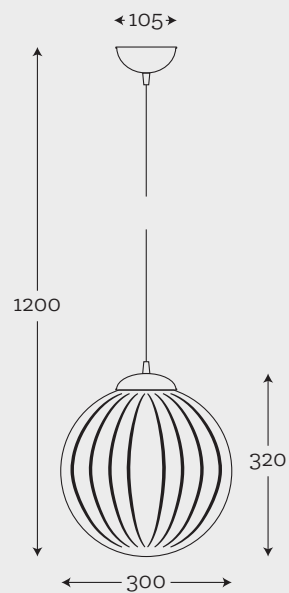

Details do matter.

HANGING LAMPS

SUMBA

Transparent
21-1001001

Material: hand-blown glass, stainless steel
Maximum bulb wattage: 60W, 1 × E27

types of metal finish

SAMMAR

Transparent optic
22-122001

Material: hand-blown glass, old brass
Maximum bulb wattage: 60W, 1 × E27

types of metal finish

ARRAN

Optic Baltic Green
23-1404001

Material: hand-blown glass, copper
Maximum bulb wattage: 40W, 1 × E27

types of metal finish

ARRAN

Optic Gray
23-1414001

Material: hand-blown glass, copper
Maximum bulb wattage: 40W, 1 × E27

types of metal finish

KING

Amber
24-1423001

Material: hand-blown glass, brass
Maximum bulb wattage: 60W, 1 × E27